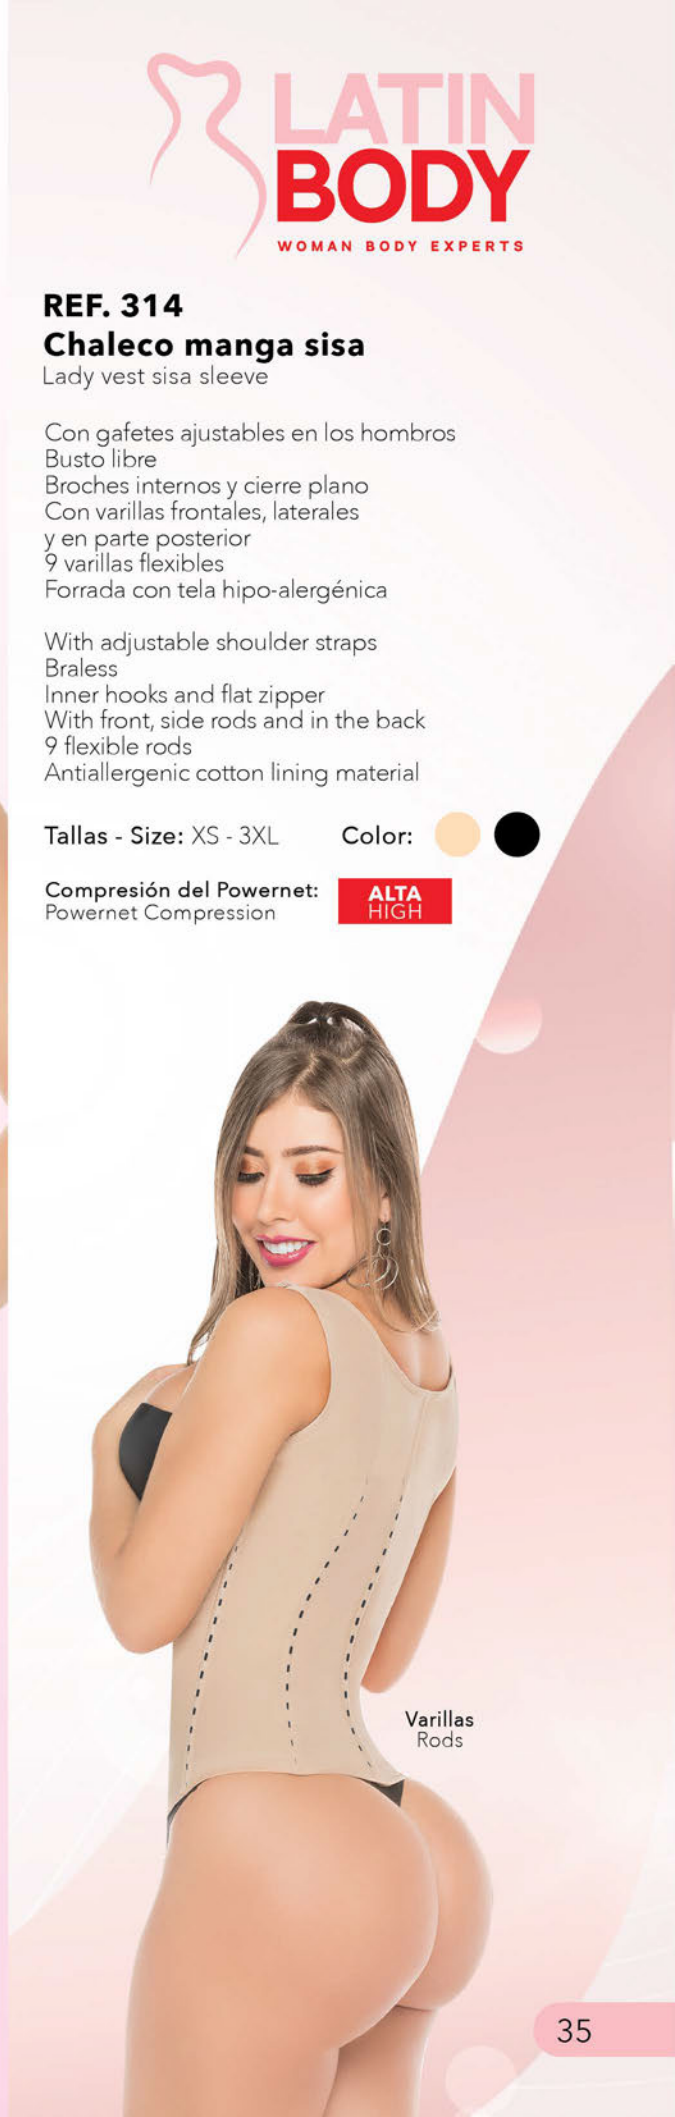

Varillas
Rods